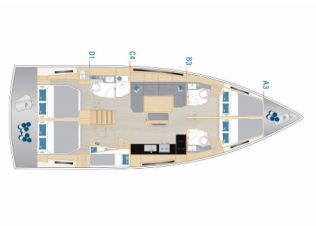

HANSE 460

Simply Relax (2023)

Pollen Maritime AS • Martin Linges Vei 25 • Fornebu • Norway

Phone: +47 41 197 474

E-mail: booking@holiday-yacht-charter.com

Web: holiday-yacht-charter.com

Yacht Base	Sukosan, D-Marin Dalmacija Marina, Croatia
Yacht ID	10568
Yacht Brands	Hanse Yachts
Yacht Name	Simply Relax
Production Year	2023
Length	14.60 M
Cabins	5
Berths	10 + 2
Persons	12
WC/Shower	3

COMFORT: Bed linen, Cockpit cushions

DECK: Bathing platform, Bimini top, Cockpit table, Cockpit/stern, outside shower, Dinghy, Sprayhood, Teak cockpit

ENTERTAINMENT: Outdoor speakers, Radio CD player

GALLEY: Hot water, Kitchen utensils (Galley equipment, cutlery), Oven, Refrigerator, Stove