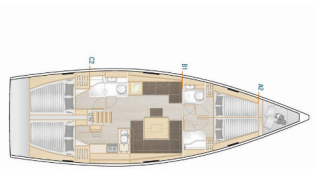

Yacht Base	Sukosan, D-Marin Dalmacija Marina, Croatia
Yacht ID	10506
Yacht Brands	Hanse Yachts
Yacht Name	Mika
Production Year	2019
Length	14.04 M
Cabins	4
Berths	8 + 2
Persons	10
WC/Shower	2

COMFORT: Bed linen

DECK: Bathing platform, Bimini top, Cockpit table, Cockpit/stern, outside shower, Dinghy, Electric anchor windlass, Sprayhood, Teak cockpit

ENTERTAINMENT: Outdoor speakers, Radio CD player

GALLEY: Gas cookers, Hot water, Kitchen utensils (Galley equipment, cutlery), Oven, Refrigerator

NAVIGATION: Autopilot, Bow thruster, GPS chart plotter - cockpit, Navigation (Nautical) charts and nautical guide, Pilot book, Tridata

SAFETY: Set of tools, VHF radio

YACHT ELECTRICS: Battery charger, Inverter