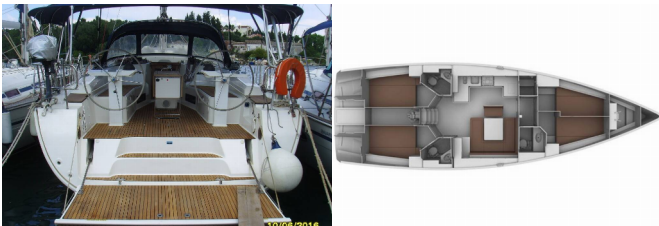

Web: [holiday-yacht-charter.com](http://holiday-yacht-charter.com)

Yacht Base	Lefkas Main Port, Greece
Yacht ID	10502
Yacht Brands	Bavaria
Yacht Name	Patroklos
Production Year	2013
Length	14.27 M
Cabins	4
Berths	8 + 1
WC/Shower	3

**COMFORT:** Bedlinen and towels

**DECK:** Bathing platform, Bimini top, Cockpit table, Cockpit/stern, outside shower, Dinghy, Electric anchor windlass, Fenders, Mooring ropes, Outboard engine, Sprayhood, Swimming ladder, Winch handles