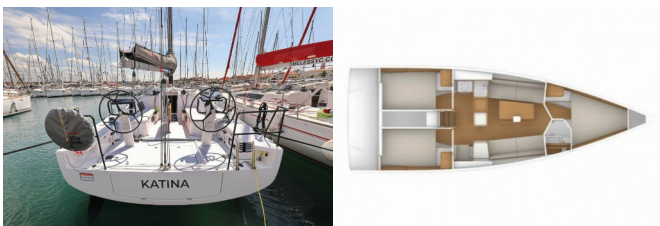

FIRST 36

Katina (2024)

Pollen Maritime AS • Martin Linges Vei 25 • Fornebu • Norway

Phone: +47 41 197 474

E-mail: booking@holiday-yacht-charter.com

Web: holiday-yacht-charter.com

Yacht Base	Marina Kornati, Biograd, Croatia
Yacht ID	10408
Yacht Brands	Beneteau
Yacht Name	Katina
Production Year	2024
Length	10.98 M
Cabins	3
Berths	6 + 2
WC/Shower	1

COMFORT: Cockpit cushions, Mosquito nets

DECK: Anchor with chain, Bathing platform, Boat hook, Bosun's chair (Safe seat) (boatswain's chair), Cockpit/stern, outside shower, Dinghy, Electric anchor windlass, Fenders, Mooring ropes, Removable cockpit table, Removable cockpit bench, Sprayhood, Sun tent/cover