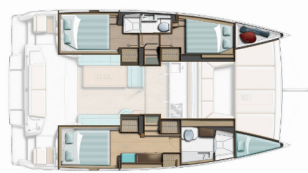

Yacht Base	Marina Pirovac, Croatia
Yacht ID	10406
Yacht Brands	Catana
Yacht Name	Hanna
Production Year	2023
Length	12.08 M
Cabins	3 + 1
Berths	6 + 2 + 1
WC/Shower	2

COMFORT: Cockpit cushions, Forward cockpit cushions, Helmsman seat cushions, Mosquito nets, Sundeck cushions

DECK: Chain counter on helm station, Cockpit table, Cockpit/stern, outside shower, Davit, Dinghy with outboard engine, Electric anchor windlass, Foredeck sunbathing area, Forward cockpit, Grill/Barbecue/Plancha, Swimming ladder

ENTERTAINMENT: Fusion radio, Outdoor speakers

GALLEY: Freezer, Hot water, Oven, Refrigerator, Water pump

INTERIOR: Ambiental lighting, Convertible table in salon, Curtains, Electric fans in cabins, Electric toilet

NAVIGATION: 3 blade folding propeller, AIS, Autopilot, GPS chart plotter, Raymarine navsystem (Tridata, Echo, Wind), Wind/speed/depth instruments

SAFETY: Liferaft, Safety equipment, VHF radio

SAILS: Electric winch, Lazy bag, Lazy jacks

YACHT ELECTRICS: Air Conditioning, Battery charger, Extra 12V battery, Generator, Inverter, Solar panels, Watermaker - desalinator