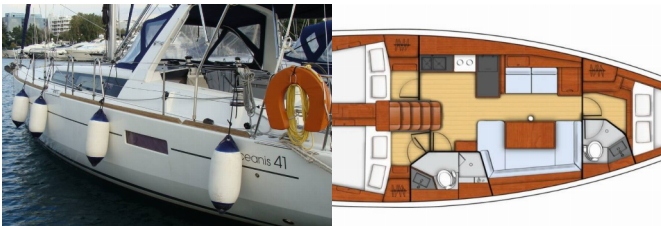

OCEANIS 41

Ecstasea (2014)

Pollen Maritime AS • Martin Linges Vei 25 • Fornebu • Norway

Phone: +47 41 197 474

E-mail: booking@holiday-yacht-charter.com

Web: holiday-yacht-charter.com

Yacht Base	Athens, Alimos Marina, Greece
Yacht ID	10378
Yacht Brands	Beneteau
Yacht Name	Ecstasea
Production Year	2014
Length	12.43 M
Cabins	3
Berths	6 + 2
WC/Shower	2

COMFORT: Bed linen, Blankets, Cockpit cushions, Pillows, Towels

DECK: Anchor, Bimini top, Bosun's chair (Safe seat) (boatswain's chair), Dinghy, Electric anchor windlass, Fenders, Hydraulic lifting swimming platform, Outboard engine, Sprayhood, Swimming ladder, Water hose