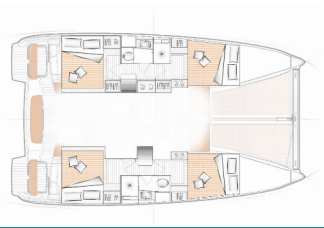

EXCESS 11

One Kiss (2024)

Pollen Maritime AS • Martin Linges Vei 25 • Fornebu • Norway

Phone: +47 41 197 474

E-mail: booking@holiday-yacht-charter.com

Web: holiday-yacht-charter.com

Yacht Base	Lefkas Main Port, Greece
Yacht ID	10345
Yacht Brands	Excess
Yacht Name	One Kiss
Production Year	2024
Length	11.42 M
Cabins	4 + 2
Berths	8 + 2
WC/Shower	2