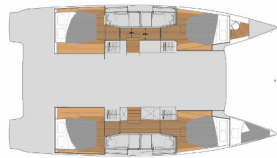

DECK: Cockpit table, Dinghy, Grill/Barbecue/Plancha, Outboard engine

GALLEY: Freezer, Oven, Refrigerator

INTERIOR: Electric toilet

NAVIGATION: Autopilot, Echosounder/Depthsounder, Speedometer (Speed log), Wind/speed/depth instruments

YACHT ELECTRICS: Air Conditioning, Generator, Watermaker - desalinator

Yacht Base	Marina D'Arechi, Italy
Yacht ID	10300
Yacht Brands	Fountaine Pajot
Yacht Name	Nami
Production Year	2024
Length	13.45 M
Cabins	4 + 1
Berths	8 + 2 + 1
WC/Shower	4 + 1