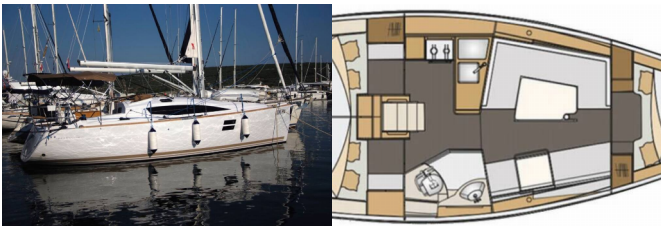

ELAN IMPRESSION 35

Arashi (2017)

Pollen Maritime AS • Martin Linges Vei 25 • Fornebu • Norway

Phone: +47 41 197 474

E-mail: booking@holiday-yacht-charter.com

Web: holiday-yacht-charter.com

Yacht Base	Marina Punat, Krk, Croatia
Yacht ID	10262
Yacht Brands	Elan Marine
Yacht Name	Arashi
Production Year	2017
Length	9.99 M
Cabins	3
Berths	6 + 2
WC/Shower	1

DECK: Anchor, Bimini top, Boat hook, Cockpit table, Cockpit/stern, outside shower, Electric anchor windlass, Fenders, Mooring ropes, Oil filter, Plastic bucket, Round/globular fender, Sprayhood, Water hose, Winch handles

ENTERTAINMENT: LCD TV

GALLEY: Gas bottles

INTERIOR: Bilge pump handle, Lowerable salon table, Yacht documents

NAVIGATION: Binoculars, Bow thruster, Divider, nautic chart, GPS chart plotter, Hand bearing compass, Harbour guides, List of lights, Nautical charts, Triangles, Wind/speed/depth instruments