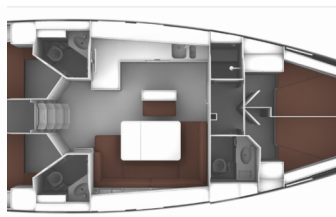

Web: [holiday-yacht-charter.com](http://holiday-yacht-charter.com)

Yacht Base	Marina Punat, Krk, Croatia
Yacht ID	10260
Yacht Brands	Bavaria
Yacht Name	Sea Legend
Production Year	2024
Length	13.90 M
Cabins	4
Berths	8 + 1
Persons	10
WC/Shower	3