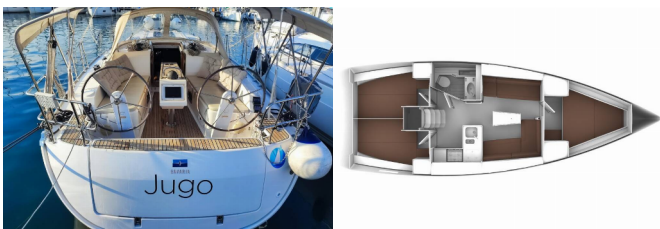

Yacht Base	Marina Punat, Krk, Croatia
Yacht ID	10256
Yacht Brands	Bavaria
Yacht Name	Jugo
Production Year	2015
Length	11.30 M
Cabins	3
Berths	6 + 1
WC/Shower	1

**DECK:** Anchor, Bimini top, Boat hook, Cockpit table, Cockpit/stern, outside shower, Electric anchor windlass, Fenders, Mooring ropes, Oil filter, Plastic bucket, Round/globular fender, Sprayhood, Water hose, Winch handles

**ENTERTAINMENT:** LCD TV

**GALLEY:** Gas bottles

**INTERIOR:** Bilge pump handle, Yacht documents

**NAVIGATION:** Autopilot, Binoculars, Bow thruster, Divider, nautic chart, GPS chart plotter, Hand bearing compass, Harbour guides, List of lights, Nautical charts, Triangles, Wind/speed/depth instruments