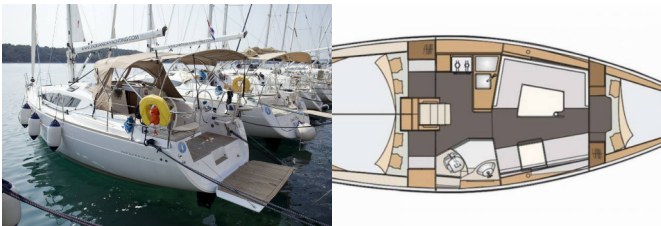

ELAN IMPRESSION 35

Essi (2017)

Pollen Maritime AS • Martin Linges Vei 25 • Fornebu • Norway

Phone: +47 41 197 474

E-mail: booking@holiday-yacht-charter.com

Web: holiday-yacht-charter.com

Yacht Base	Marina Losinj, Mali Losinj, Croatia
Yacht ID	10218
Yacht Brands	Elan Marine
Yacht Name	Essi
Production Year	2017
Length	9.99 M
Cabins	3
Berths	6 + 2
Persons	8
WC/Shower	1

COMFORT: Bed linen, Pillows

DECK: Anchor Delta, Bathing platform, Bimini top, Cockpit table, Cockpit/stern, outside shower, Deck lights, Dinghy, Electric anchor windlass, LED outdoor ambiance lights, Sprayhood, Teak cockpit