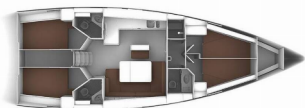

Yacht Base Athens, Alimos Marina, Greece

Yacht ID 102

Yacht Brands Bavaria

Yacht Name Ioli

Production Year 2016

Length 14.27 M

Cabins 4

Berths 8

WC/Shower 3

COMFORT: Bedlinen and towels, Blankets, Cockpit cushions, Pillows

DECK: Anchor with chain, Bimini top, Black ball, Black conus, Boat hook, Bosun's chair (Safe seat) (boatswain's chair), Cockpit table, Cockpit/stern, outside shower, Deck brush, Dinghy, Electric anchor windlass, Fenders, Fuel funnel, Gangway, Jerry cans for diesel, Main Deck Compass, Mooring ropes, Plastic bucket, Repair box for dinghy, Spare anchor (Reserve, Auxiliary anchor), Sprayhood, Sun tent/cover, Swimming ladder, Teak cockpit, Water hose

ENTERTAINMENT: Indoor speakers, Radio CD mp3 player, Snorkeling equipment

GALLEY: Additional gas bottle, Broom and dustpan, Gas bottles, Gas cookers, Hot water, Kitchen utensils (Galley equipment, cutlery), Pressurized water system, Refrigerator, Water pump

INTERIOR: Barometer, Clock, Inside shower, Yacht documents

NAVIGATION: Autopilot, Binoculars, Bow thruster, Divider, nautic chart, Echosounder/Depthsounder, GPS chart plotter, Hand bearing compass, Log, Nautical charts, Navigation set, Navigation/position Lights, Pilot book, Radar reflector, Tridata, Wind instrument/Anemometer, Windex

SAFETY: Black Water Tank, Distress flare box, Distress signals, Emergency tiller, Engine spare parts, EPIRB-Distress radio beacons, Fire extinguisher, First aid kit, Floating light, Fog horn, Horseshoe lifebuoy, Life belts (Safety harness), Life jacket (children), Life jackets, Lifelines, Liferaft, Oars (Paddles), Padlock, Repair kit, Set of tools, Torch, VHF radio, Wire (shroud) cutter

YACHT ELECTRICS: Air Conditioning, Batteries, Battery charger, DSC station, Inverter, Shore connection 220 V, Solar panels