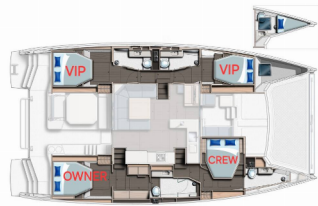

LEOPARD 50

Solaia (2022)

Pollen Maritime AS • Martin Linges Vei 25 • Fornebu • Norway

Phone: +47 41 197 474

E-mail: booking@holiday-yacht-charter.com

Web: holiday-yacht-charter.com

Yacht Base	Sukosan, D-Marin Dalmacija Marina, Croatia
Yacht ID	10145
Yacht Brands	Leopard
Yacht Name	Solaia
Production Year	2022
Length	15.40 M
Cabins	3
Berths	6
WC/Shower	3

COMFORT: Forward cockpit cushions, Sundeck cushions

DECK: Bimini top, Dinghy with outboard engine, Electric anchor windlass, Forward cockpit, Grill/Barbecue/Plancha, Hydraulic gangway, Sprayhood, Winter cover