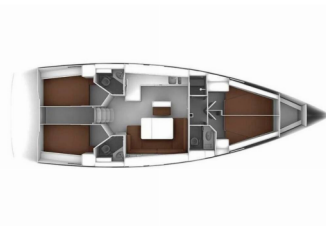

BAVARIA CRUISER 46

Michael (2020)

Pollen Maritime AS • Martin Linges Vei 25 • Fornebu • Norway

Phone: +47 41 197 474

E-mail: booking@holiday-yacht-charter.com

Web: holiday-yacht-charter.com

Yacht Base	Kos, Kos Marina, Greece
Yacht ID	10136
Yacht Brands	Bavaria
Yacht Name	Michael
Production Year	2020
Length	14.27 M
Cabins	4
Berths	8 + 1
Persons	9
WC/Shower	3

ADDITIONAL: Flag

COMFORT: Bed linen, Blankets, Cockpit cushions, Helmsman seat cushions, Pillows, Sheets, Towels

DECK: Anchor Delta, Anchor with chain, Bilge pump - Mechanic, Bimini top, Black ball, Boat hook, Bosun's chair (Safe seat) (boatswain's chair), Deck brush, Dinghy, Fenders, Fuel funnel, Gangway, Jerry cans for diesel, Mooring ropes, Plastic bucket, Sprayhood, Swimming ladder, Water hose, Winch handles